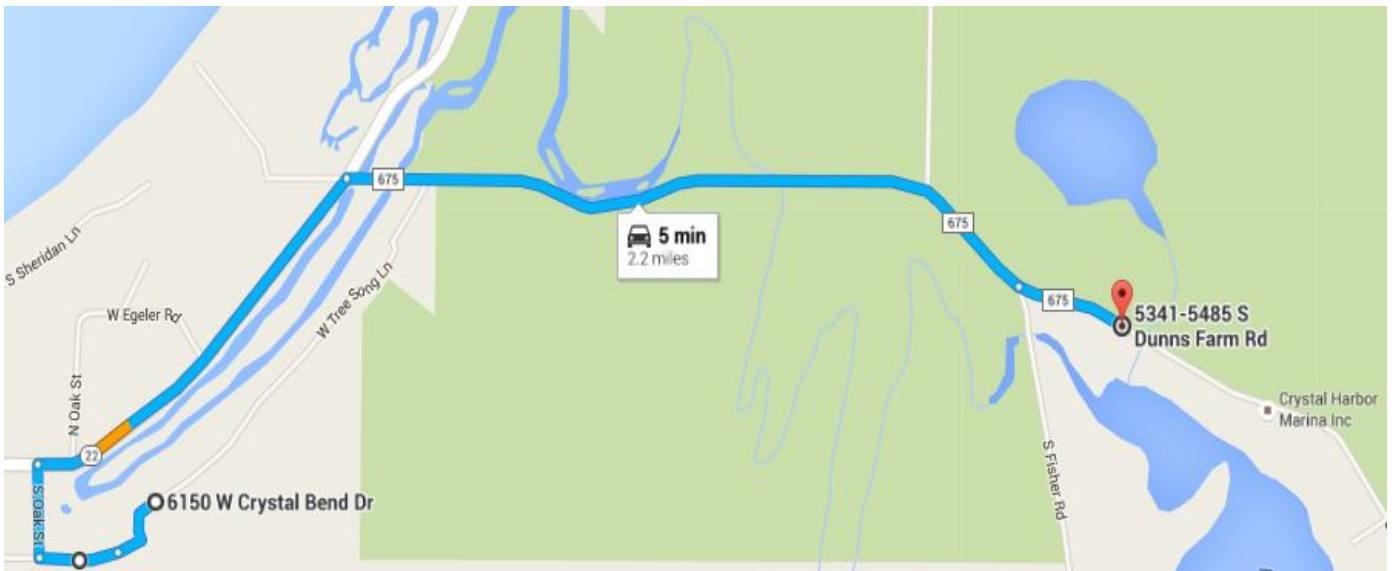

Directions to the Pontoon Boat

For your enjoyment, we have a pontoon boat at Crystal River Marina. Crystal River Marina is a short drive from the house.

Exit the driveway and turn Right. Go to the first cross street (Oak St.) and turn Right. When you reach the main street, (M 22) turn right. Continue on M 22 to W. Crystal View Rd - Turn Right. Continue on W. Crystal View Rd to Crystal River Marina.

The pontoon is in slip #16.